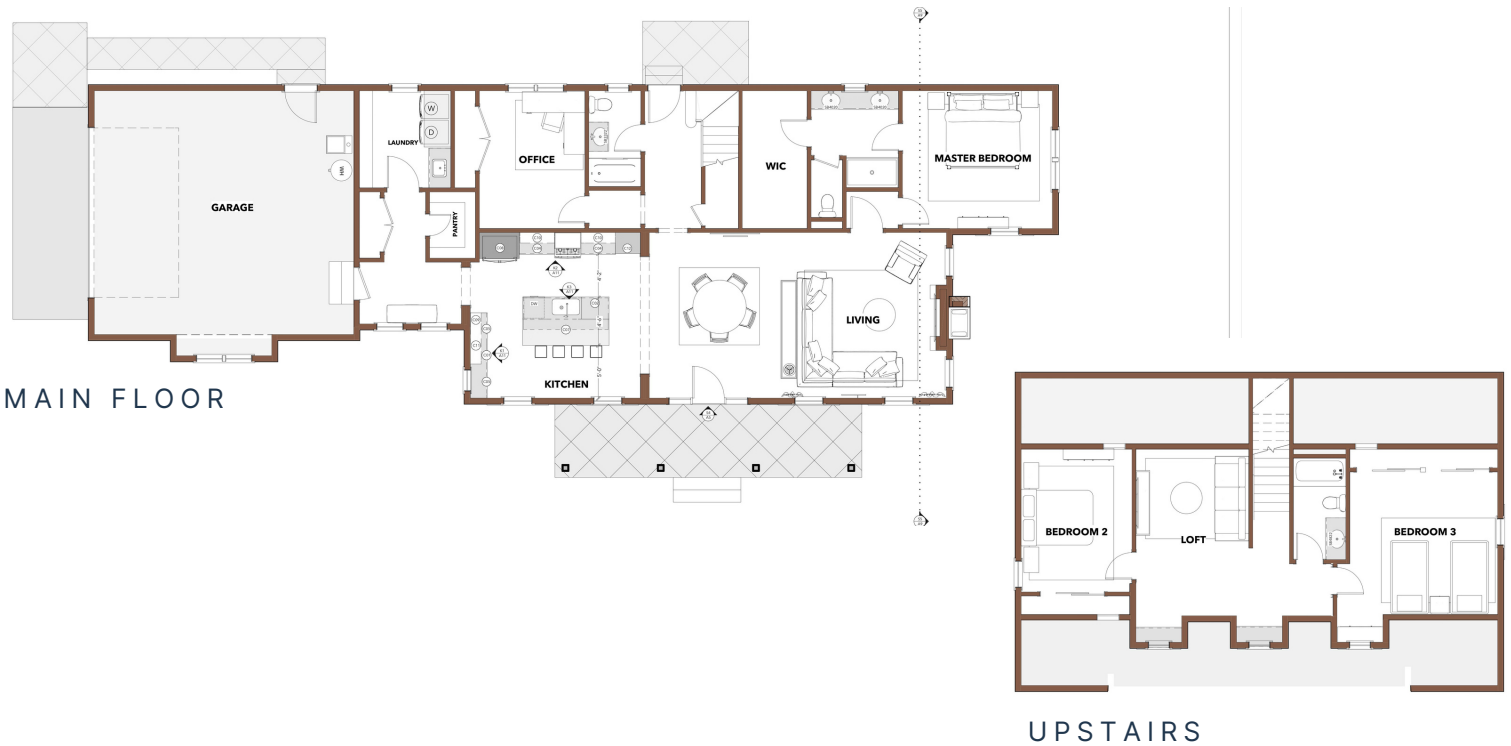

WOODBURY

MOSCOW, IDAHO

Sycamore - Garden Lot

Sycamore's large front porch is the perfect place for people watching! A swooped roofline and symmetrical dormers make a statement from the exterior while it includes an open living area that transitions into a more partitioned floor plan for privacy throughout the rest of the interior.

2,458 SQ FT | 4 Bedrooms | 3 Bathrooms

Price: TBD No Price New Construction

WOODBURY

MOSCOW, IDAHO

Sycamore Location - 1448 Woodbury Drive

WOODBURYMOSCOW.COM

@woodburymoscow

In an effort to improve our homes, Wintz Company, LLC reserves the right to make changes without notice. Floor plans and renderings are conceptual and may vary from actual plans and homes as built. Options and features may not be available on all homes and are subject to change without notice. Square footage numbers are approximate and subject to change without notice. Prices, specifications and availability are subject to change without notice. Actual homes may vary from photos and/or drawings which show upgraded landscaping and may not represent the lowest priced homes in the community.

WOODBURY

MOSCOW, IDAHO

Sycamore - Interior

All interior renderings are conceptual, fixtures and finishes may not be representative of the home listed.

LIVING ROOM

KITCHEN

DINING

WOODBURYMOSCOW.COM