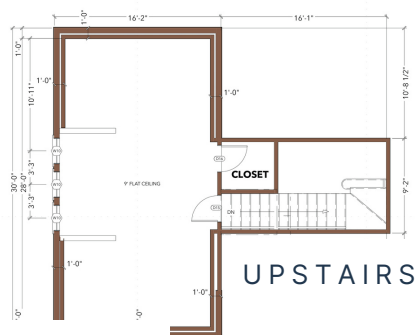

WOODBURY

MOSCOW, IDAHO

Wisteria - Cottage

This whimsical cottage puts an emphasis on main-level living! The primary suite, bedroom/office, open living, kitchen, and dining spaces, and an attached two-car garage are all laid out nicely on the ground floor. Upstairs, it adds a room that could be used as a bedroom or a bonus living space.

1,884 SQ FT | 3 Bedrooms | 2 Bathrooms

Price: TBD No Price New Construction

*Subject to change

WOODBURY

MOSCOW, IDAHO

Wisteria Location - 1580 Picotee Circle

WOODBURY

MOSCOW, IDAHO