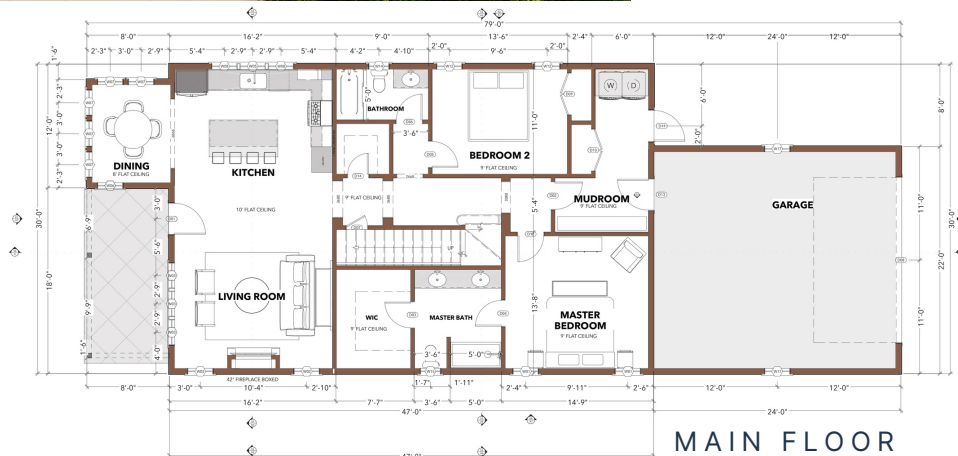

WOODBURY

MOSCOW, IDAHO

Wisteria - Cottage

This whimsical cottage puts an emphasis on main-level living! The primary suite, bedroom/office, open living, kitchen, and dining spaces, and an attached two-car garage are all laid out nicely on the ground floor. Upstairs, it adds a room that could be used as a bedroom or a bonus living space.

1,884 SQ FT | 3 Bedrooms | 2 Bathrooms

Price: TBD No Price New Construction

*Subject to change

WOODBURY

MOSCOW, IDAHO

Wisteria Location - 1580 Picotee Circle

WOODBURY

MOSCOW, IDAHO

Wisteria - Interior

All interior photos are conceptual and of a similar home built by the developers, fixtures and finishes may not be representative of the specific home listed.

LIVING ROOM

KITCHEN

MASTER SUITE